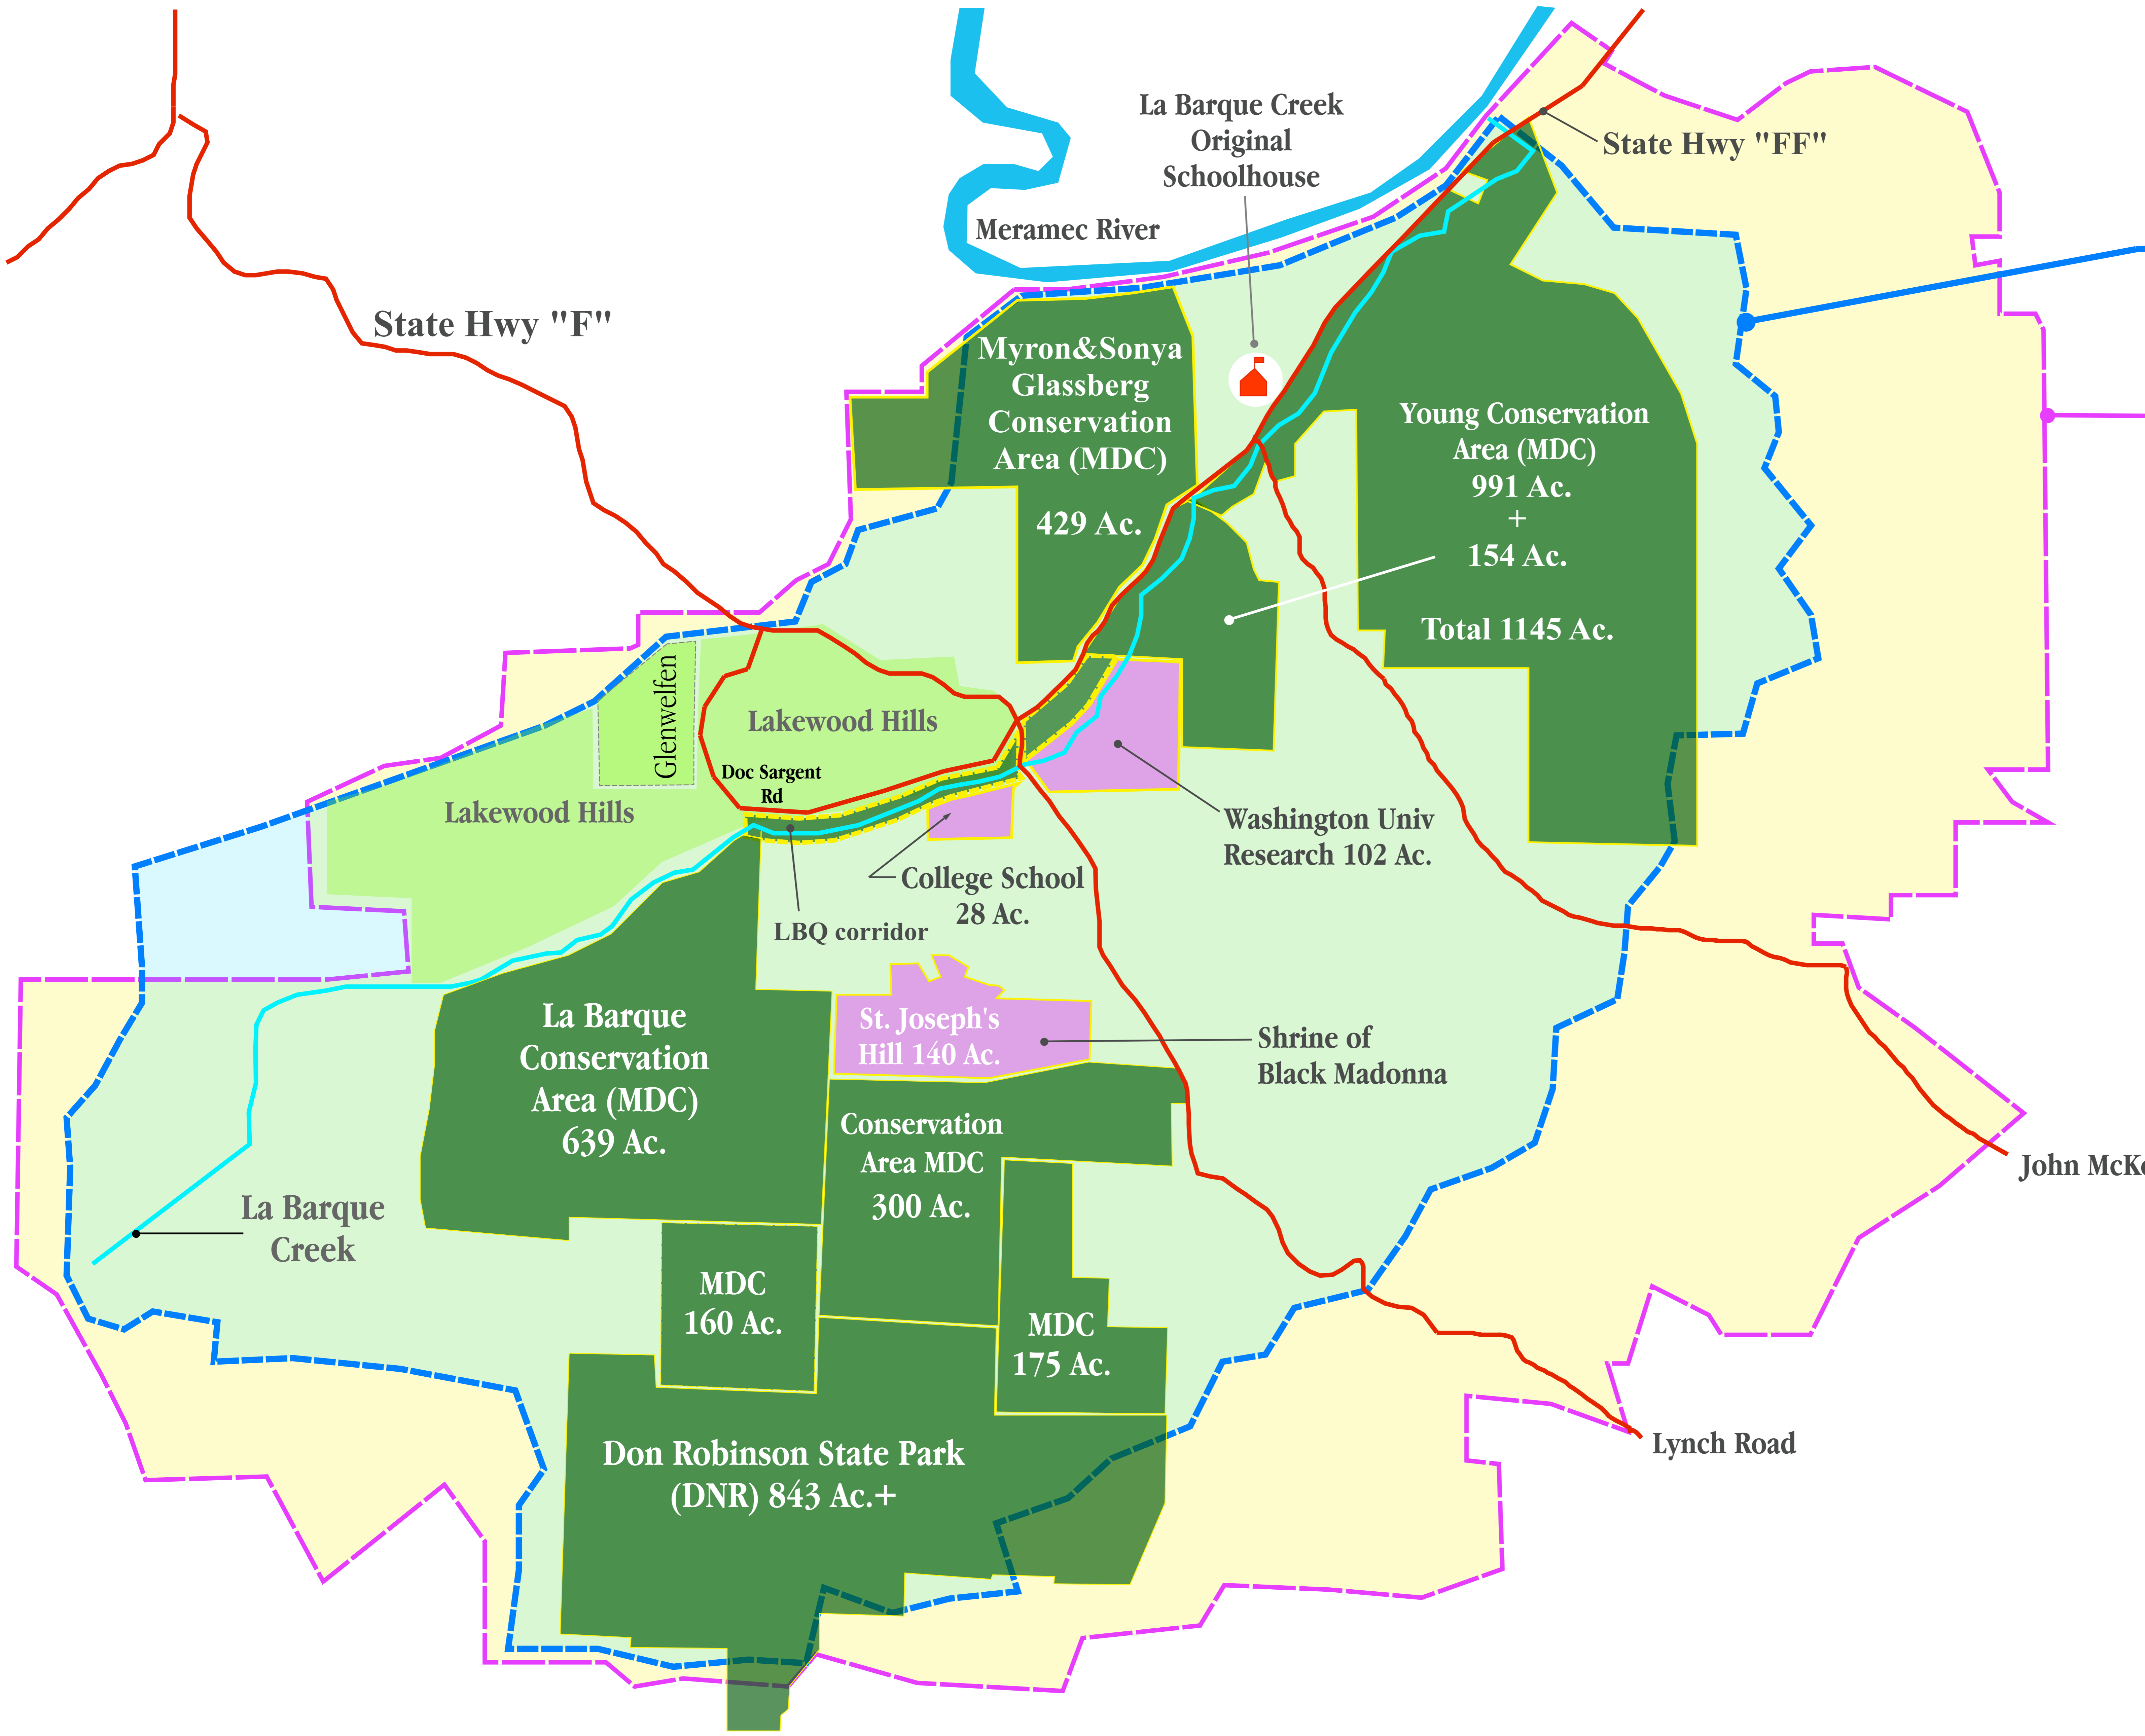

Major Land Uses

La Barque Creek, Missouri

La Barque Creek Watershed Boundary

Area: 8400 acres +/- = (13 sq. miles)
Population: 1,300 persons +/-,
Homes: 485 +/-

Approximate boundary of La Barque Creek
Census Designated Place (CDP)
as delineated by US Bureau of Census

Notes:

1. All acreage rounded
2. MDC- MO Dept of Conservation
3. DNR - Dept of Natural Resources
4. LBQ - La Barque

Legend:

 Public Lands -
3691 Acres +/- = 44%

 Institutional Lands -
270 Acres +/- = 3%

La Brque Creek
Watershed Area: = 8400 acres +/-

Updated - July 23, 2012
file: LBQ Land Use map 3.1
(major land uses)

rnuetzel@earthlink.net